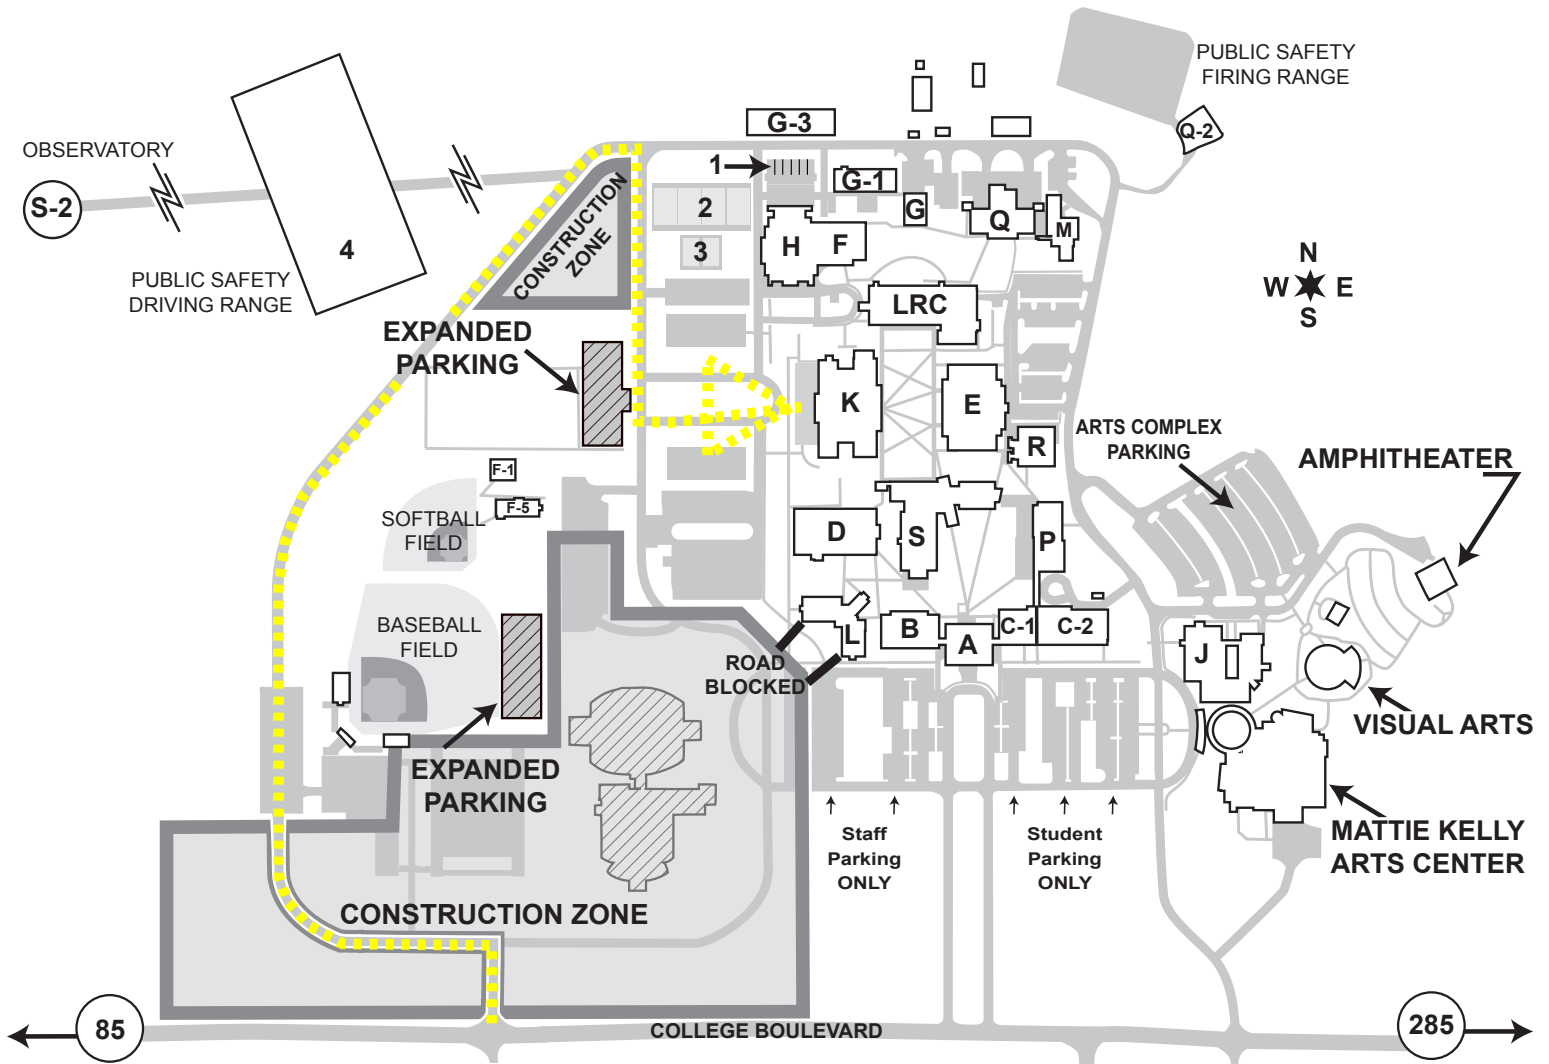

NORTHWEST FLORIDA STATE COLLEGE

NICEVILLE CAMPUS

KEY

Administration.....	A
Drafting/Computer Engineering.....	B
Student Services.....	C-1
Classroom Building.....	C-2
Collegiate High School.....	D
Communications/Social Science/ Nursing & Allied Health/Graphic Design ..	E
Physical Education.....	F
ROTC.....	F-1
Strength Center.....	F-5
Utilities.....	G
Maintenance.....	G-1
Receiving/Grounds.....	G-3
Gymnasium/Wellness Center.....	H
Mattie Kelly Fine & Performing Arts Center.....	J

College Mall/College Store/SGA.....	K
Learning Resources Center.....	LRC
Math.....	L
Child Development Center.....	M
Business.....	P
Graphic Services/Public Safety.....	Q
Public Safety Firing Range.....	Q-2
Information Technology.....	R
Science.....	S
Observatory.....	S-2
Raquetball Courts.....	1
Tennis Courts.....	2
Volleyball Courts.....	3
Public Safety Driving Range.....	4