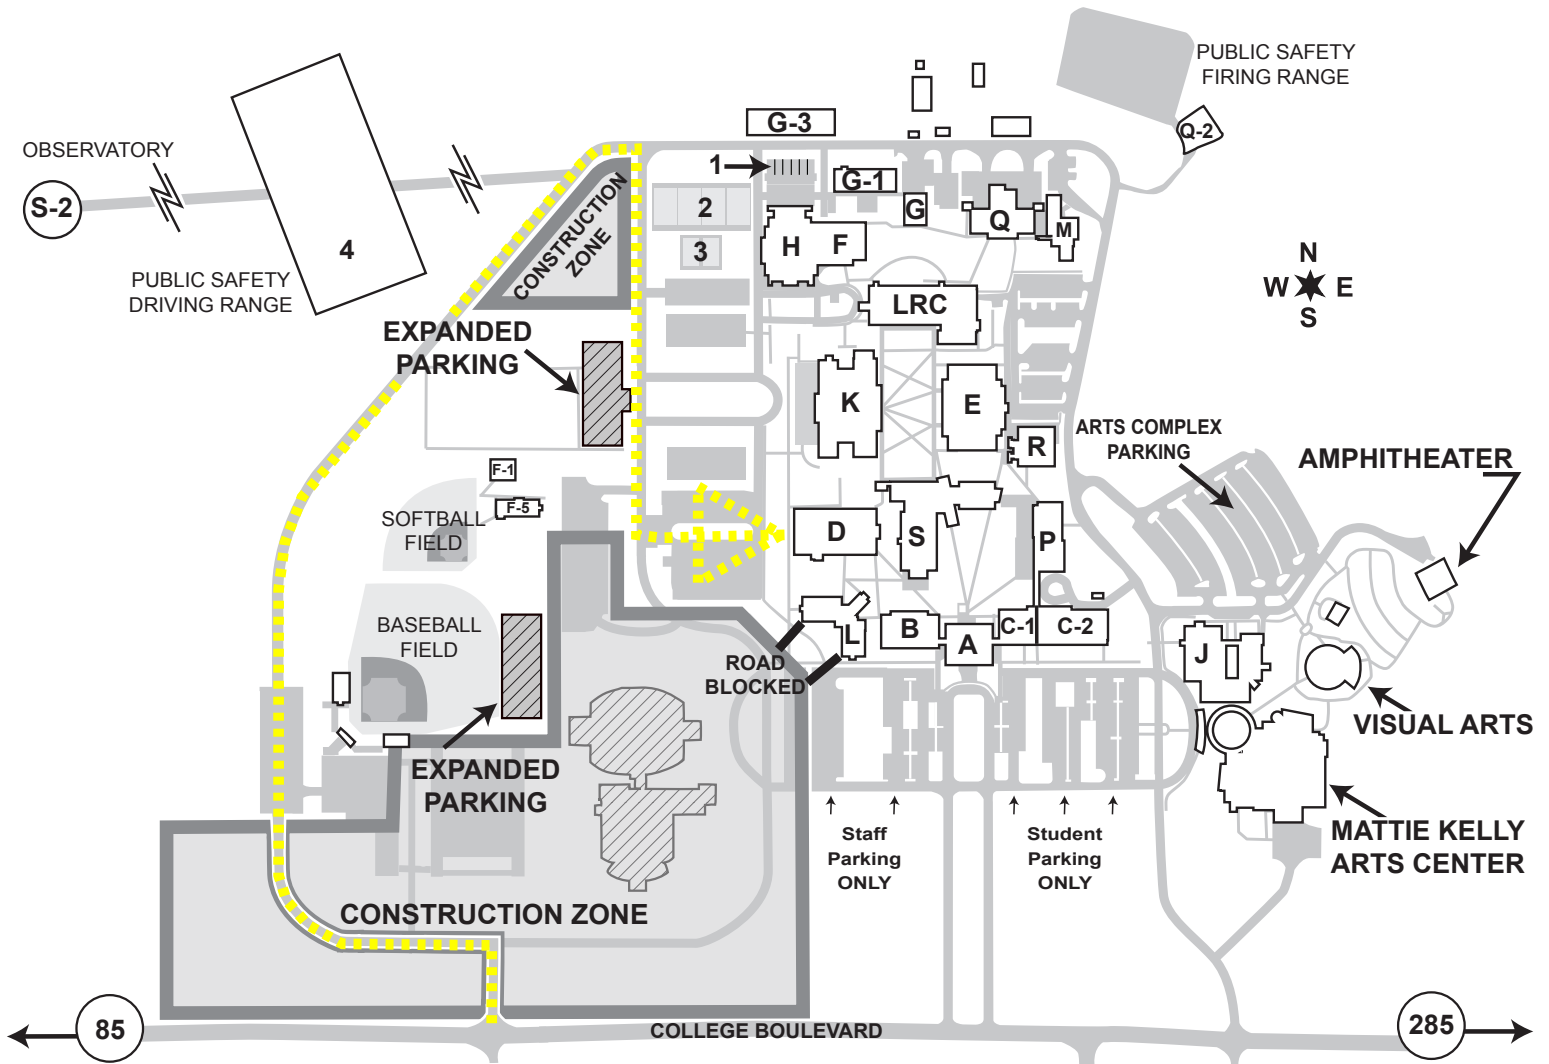

NORTHWEST FLORIDA STATE COLLEGE

NICEVILLE CAMPUS

KEY

Administration.....	A
Drafting/Computer Engineering.....	B
Student Services.....	C-1
Classroom Building.....	C-2
Collegiate High School.....	D
Communications/Social Science/ Nursing & Allied Health/Graphic Design ..	E
Physical Education.....	F
ROTC.....	F-1
Strength Center.....	F-5
Utilities.....	G
Maintenance.....	G-1
Receiving/Grounds.....	G-3
Gymnasium/Wellness Center.....	H
Mattie Kelly Fine & Performing Arts Center.....	J

College Mall/College Store/SGA.....	K
Learning Resources Center.....	LRC
Math.....	L
Child Development Center.....	M
Business.....	P
Graphic Services/Public Safety.....	Q
Public Safety Firing Range.....	Q-2
Information Technology.....	R
Science.....	S
Observatory.....	S-2
Raquetball Courts.....	1
Tennis Courts.....	2
Volleyball Courts.....	3
Public Safety Driving Range.....	4